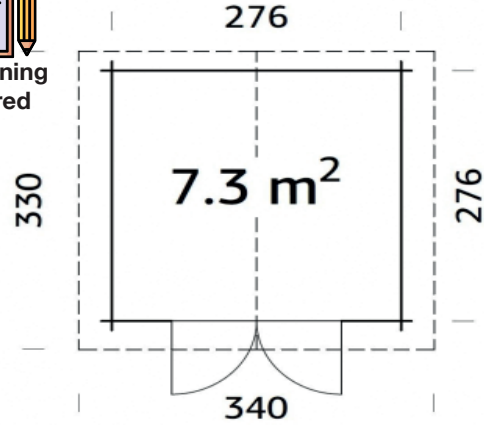

NEW JERSEY 2

The New Jersey 2 is perfect for keeping your tools and other equipment safe from theft and other unwanted hands, so provides a wonderful solution to all of your storage needs.

Height

276 x 276cm

28mm

15.7m³

7.3m²

151 x 175cm

Option

Not Included-
Optional

19mm

N/A

FULL SPECIFICATION

CABIN SIZE:	276 x 276cm x 194cm	Wood Type:	Nordic Spruce
WALL THICKNESS:	28mm	Chalet Cut:	Logs (Wind & Rain Protection)
VOLUME:	15.7m ³	Window Type:	4mm
AREA:	7.3m ²	Window / Door Feature:	N/A
DOOR OPENING:	151 x 175cm	Braces:	Wind Braces
WINDOW OPENING:	Option	Roof Boards With:	Boards With Tongue & Groove
FLOORS BOARDS:	Option	Guarantee:	5 Years
ROOF BOARDS:	19mm	Treated Foundation Joists:	No
ROOF OVERHANG:	N/A	IDEAL FOR:	Log Cabin Log Cottages
UNDER PLANNING:	Yes		