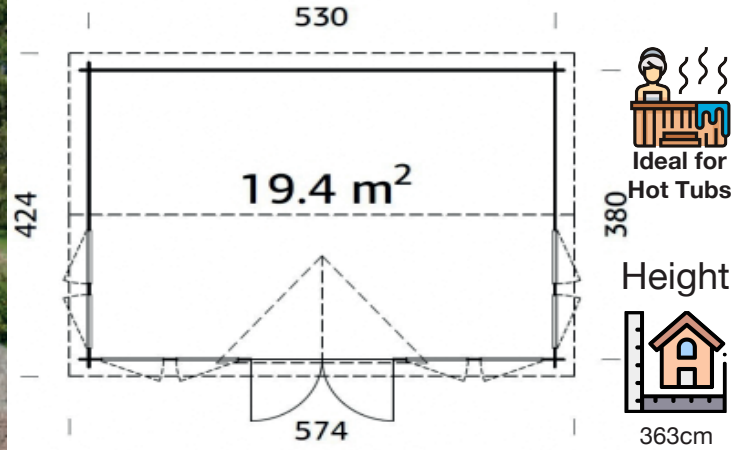

CALIFORNIA

A stunning design that provides an outstanding summerhouse, private home gym or impressive home office, our California 44mm Log Cabin is a spacious outdoor building- not just in the 19 square meters of floor space but also right up to the impressively high eaves. Perfect if you are a taller family.

550 x 400cm

44mm

55.6m³

19.4m²

151 x 175cm

60 x 111cm (4)

19mm

19mm

N/A

FULL SPECIFICATION

CABIN SIZE:	550 x 400 x 363cm
WALL THICKNESS:	44mm
VOLUME:	55.6m ³
AREA:	19.4m ²
DOOR OPENING:	151 x 175cm
WINDOW OPENING:	60 x 111cm (4)
FLOORS BOARDS:	19mm
ROOF BOARDS:	19mm
ROOF OVERHANG:	N/A
UNDER PLANNING:	No